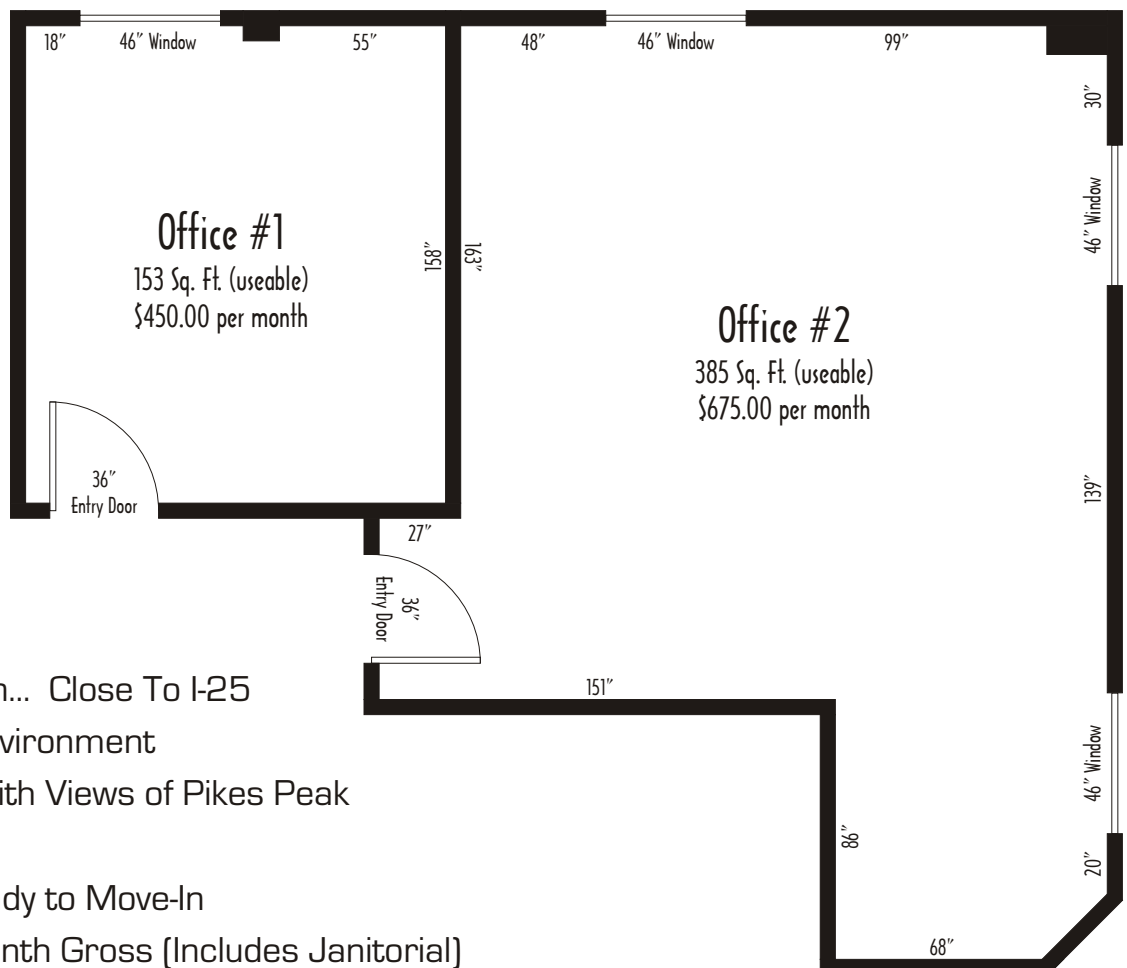

## 2- Large Single Offices Available

**505 Elkton**  
**Colorado Springs, Colorado**

- Agreat Location... Close To I-25
- Professional Environment
- Second Floor with Views of Pikes Peak
- Onsite Parking
- Very Nice... Ready to Move-In
- \$1200 Per Month Gross (Includes Janitorial)